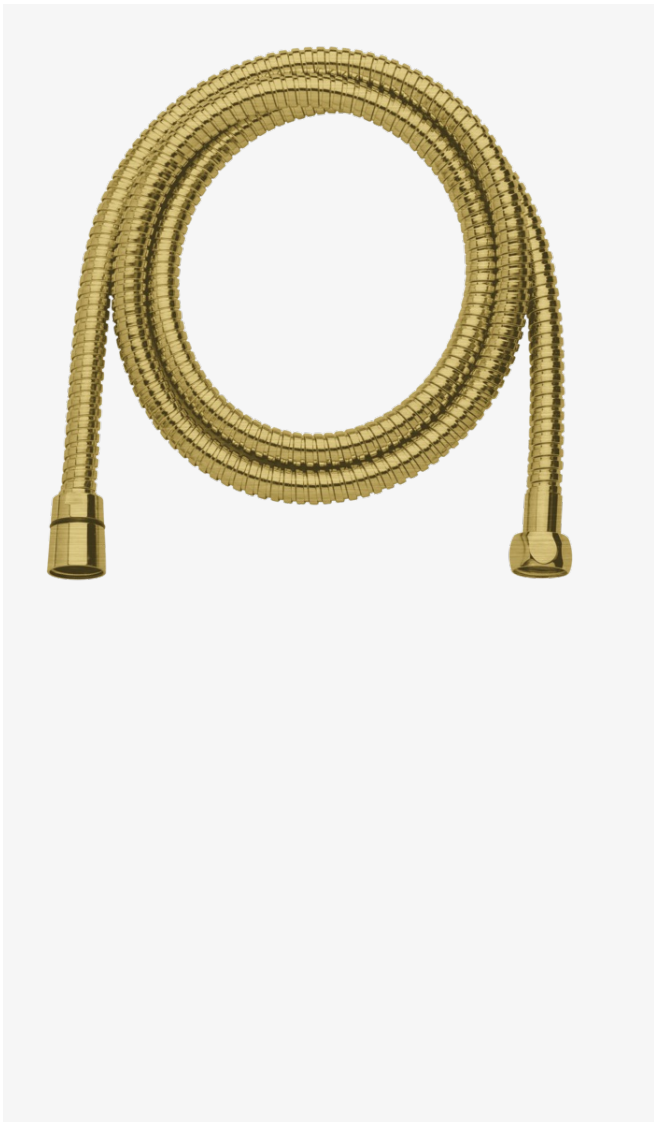

Shower Accessories

# Shower Hose Metal 1750 mm

**Article no.:** 7665379  
**Finish:** Brushed Brass PVD  
**Series:** Shower Accessories

**EAN no.:** 5708516828242

FM Mattsson Mora Group Denmark  
Østbirkvej 2, DK-5240 Odense NØ