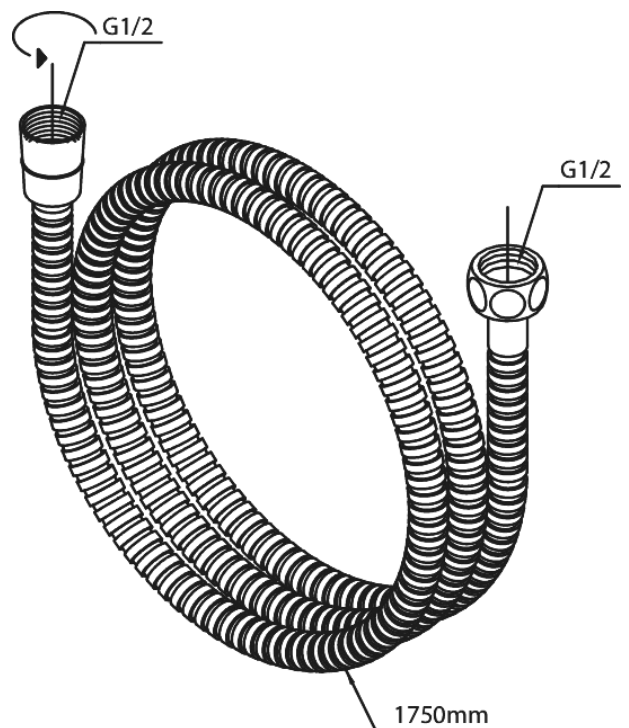

Shower Accessories

# Shower Hose Metal 1750 mm

**Article no.:** 7665379  
**Finish:** Brushed Brass PVD  
**Series:** Shower Accessories

**EAN no.:** 5708516828242

FM Mattsson Mora Group Denmark  
Østbirkvej 2, DK-5240 Odense NØ